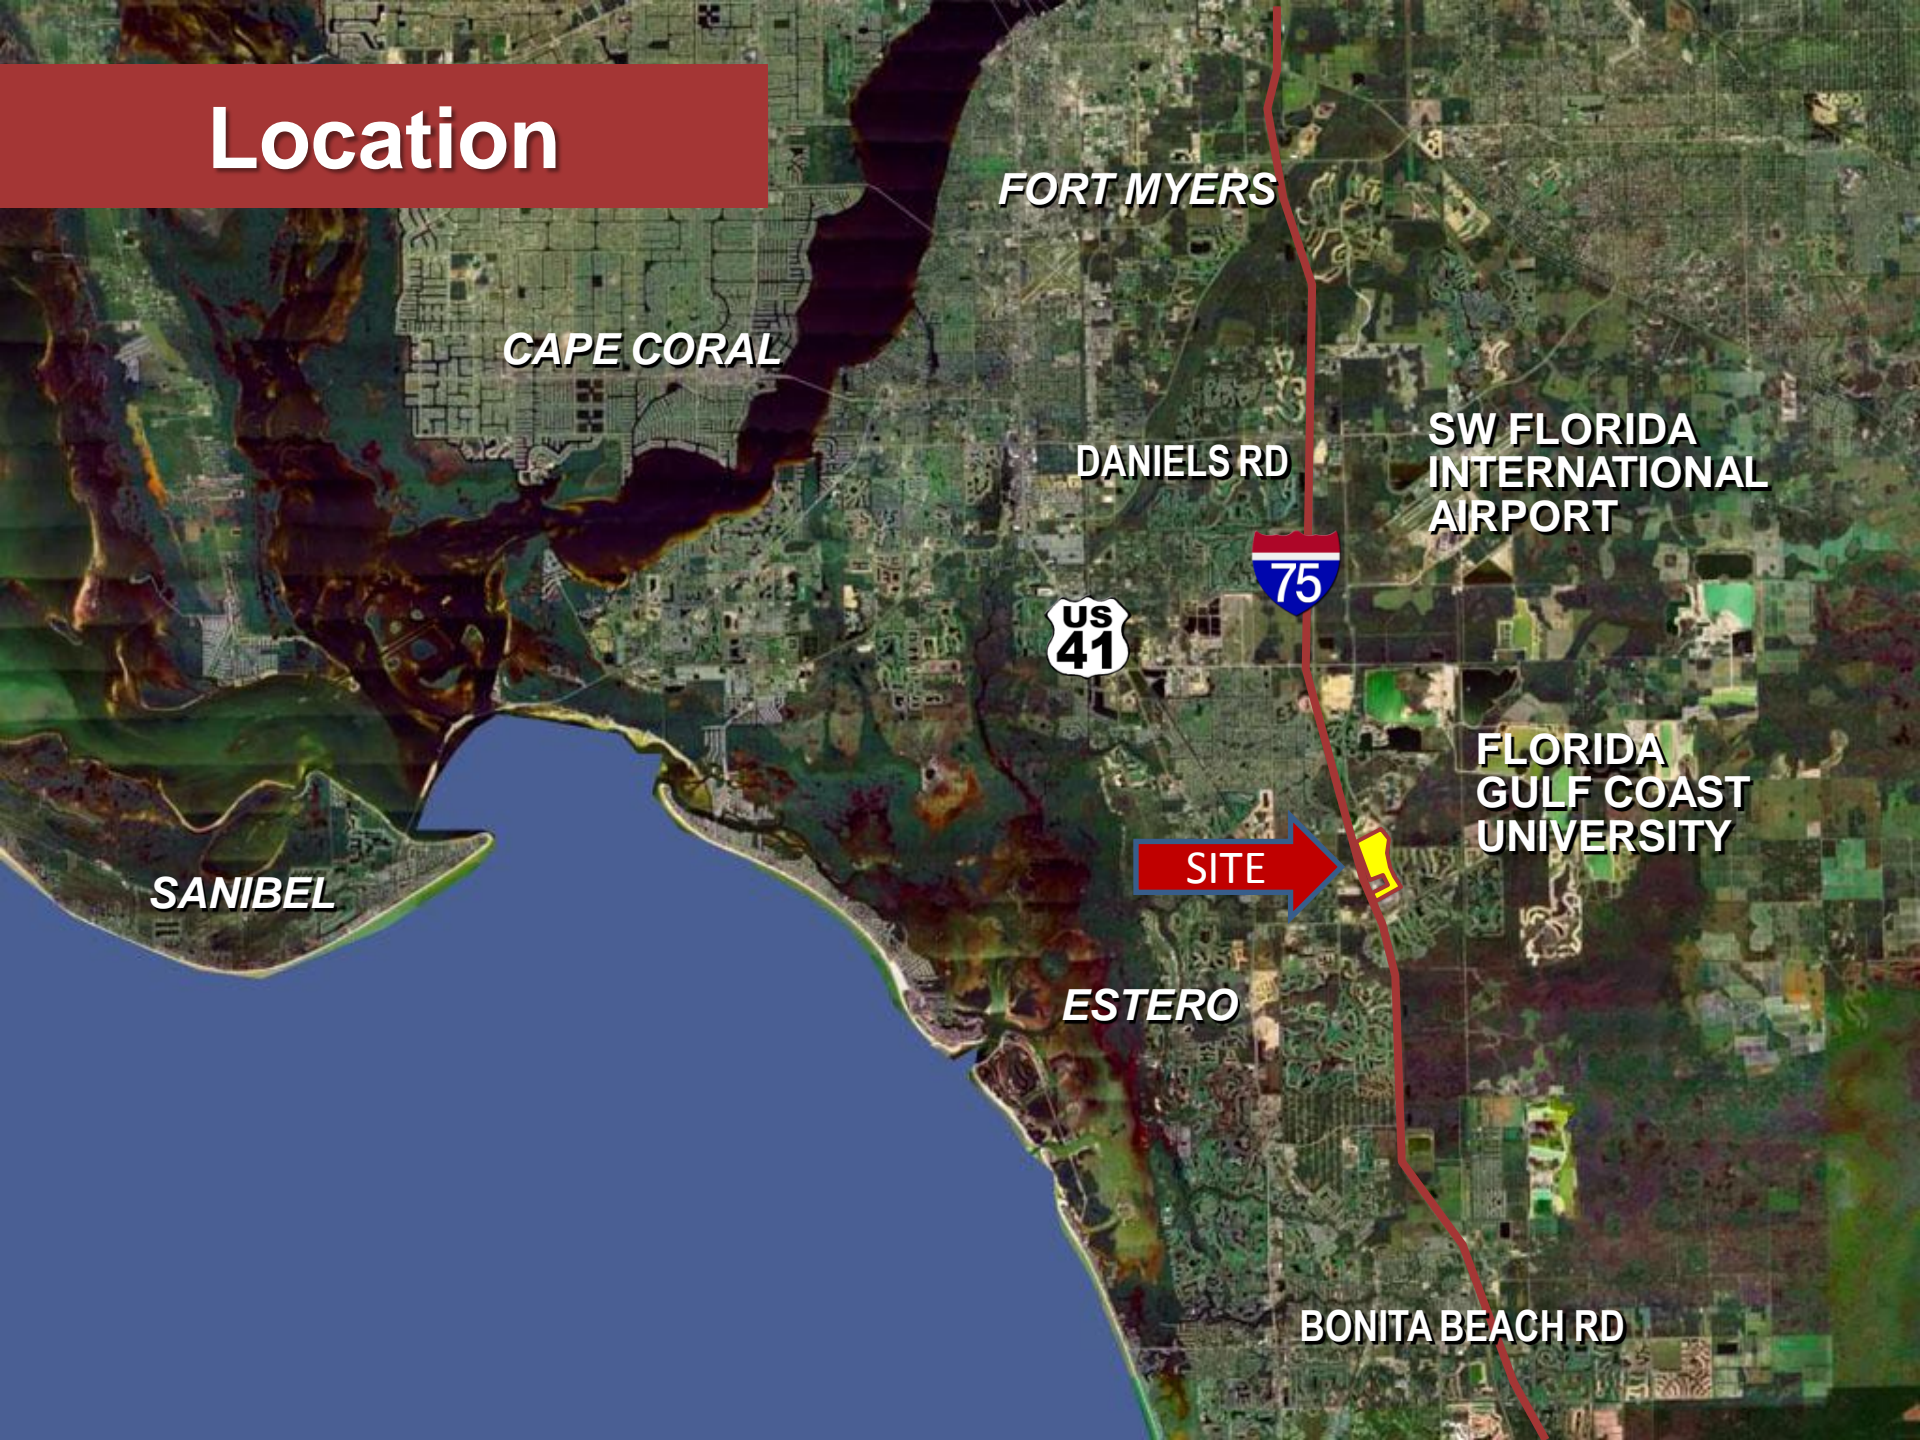

University Highland Limited Partnership

Location

FORT MYERS

CAPE CORAL

DANIELS RD

SW FLORIDA
INTERNATIONAL
AIRPORT

FLORIDA
GULF COAST
UNIVERSITY

SITE

SANIBEL

ESTERO

BONITA BEACH RD

Location

- Major roadways surround site
- Viewable from I-75
- Unique opportunities for complementary uses

GULF COAST
TOWN CENTER
MALL

BEN HILL GRIFFIN
PARKWAY

FLORIDA
GULF COAST
UNIVERSITY

ESTERO PARKWAY

FREE OAKS
PARKWAY

GERMAIN
ARENA

MIROMAR
OUTLET MALL

CORKSCREW ROAD

Location

**TOTAL
SIZE**

208± Acres

CORKSCREW ROAD
 FOUR LANES (LOS "C")

ESTERO PKWY
 FOUR LANES
 (LOS "A")

THREE OAKS PKWY
 FOUR LANES (LOS "B")

COCONUT ROAD
 FOUR LANES

THREE OAKS PKWY
 FOUR LANES (LOS "B")

THREE OAKS PARKWAY

I-75
 SIX LANES
 (LOS "C")