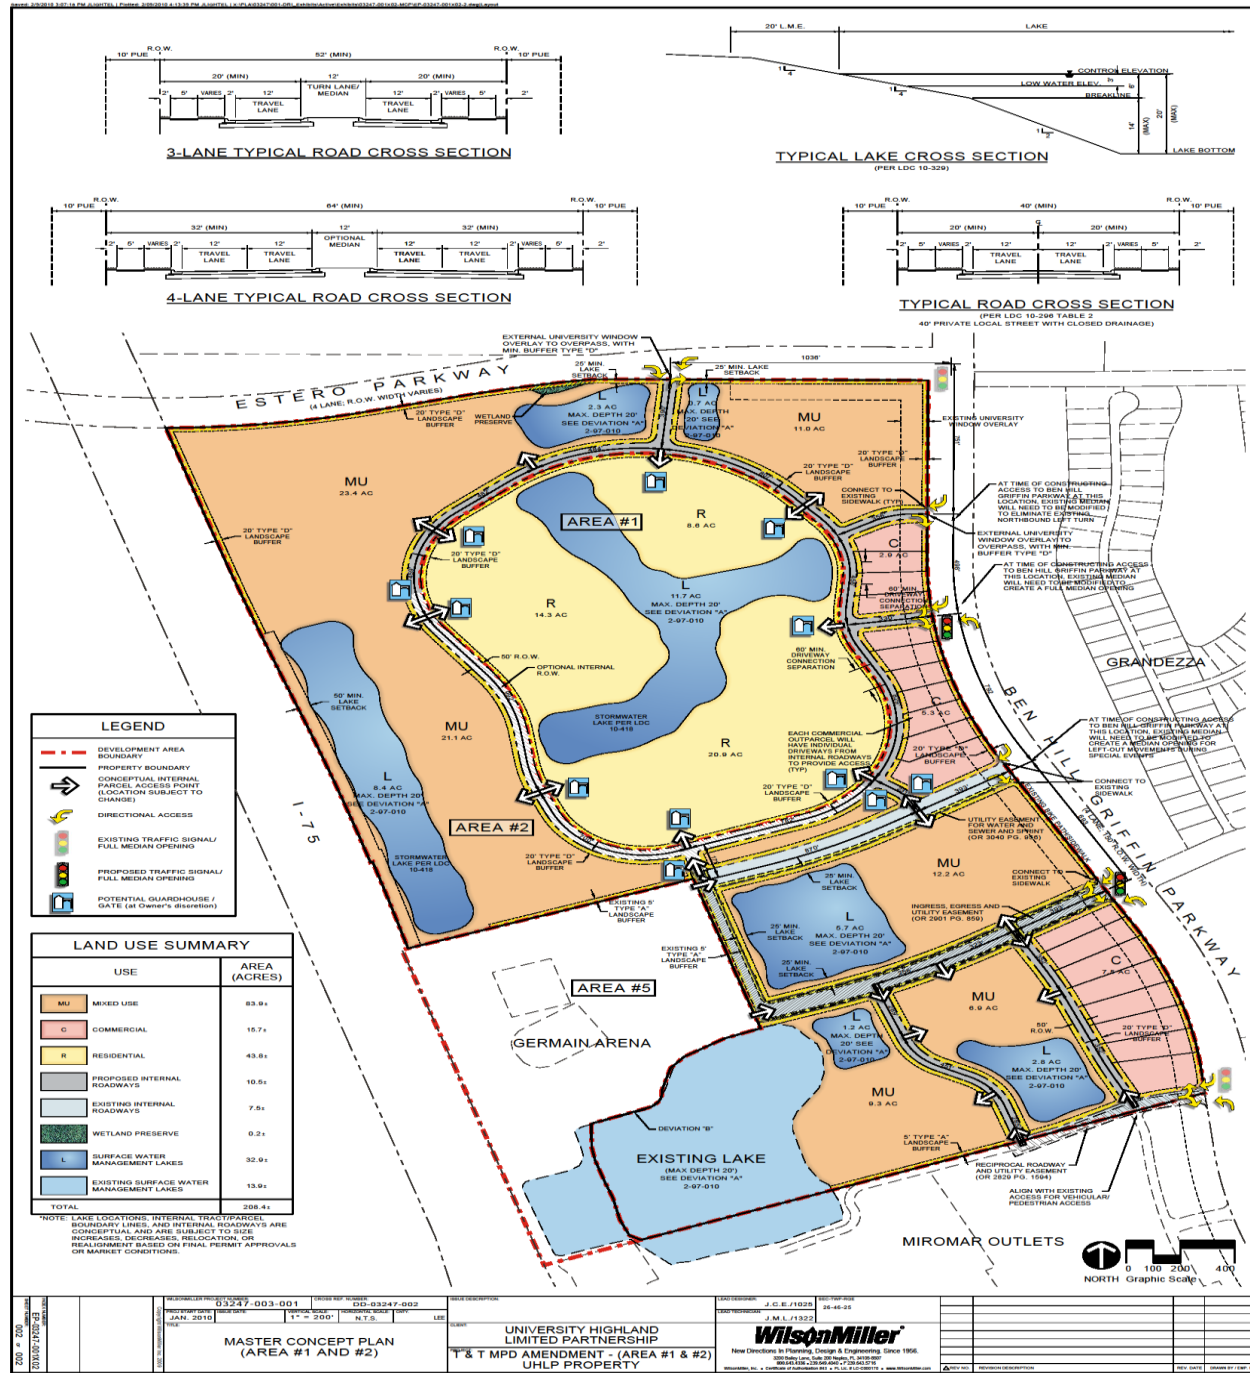

ESTERO PARKWAY

FREE OAKS
PARKWAY

GERMAIN
ARENA

MIROMAR
OUTLET MALL

CORKSCREW ROAD

Location

**TOTAL
SIZE**

208± Acres

Site outlined in
Yellow

Approved Master Concept Plan

- 1300 Residential Units
- 200 Hotel Rooms
- 150,000 SF Office
- 100,000 SF Retail
- ALF/CCRC Use

SCALE: N.T.S.

LEGEND

-  FOUR LANE ROADWAY
-  SIX LANE ROADWAY

NOTE:
 SCHEDULED ROADWAY IMPROVEMENTS TO I-75, ESTERO PARKWAY, THREE OAKS PARKWAY, AND US-41 THAT WILL BE IN PLACE OR UNDER CONSTRUCTION BY 2012 ARE REFLECTED IN THIS EXHIBIT

US41
 SIX LANES
 (LOS "D")

US41
 SIX LANES
 (LOS "C" OR
 BETTER)

US41
 SIX LANES
 (LOS "C" OR
 BETTER)

ALIGO ROAD
 SIX LANES
 (LOS "B")

ALIGO ROAD
 SIX LANES
 (LOS "B")

I-75
 SIX LANES
 (LOS "C")

ALIGO ROAD
 SIX LANES
 (LOS "B")

SANDY LANE
 FOUR LANES