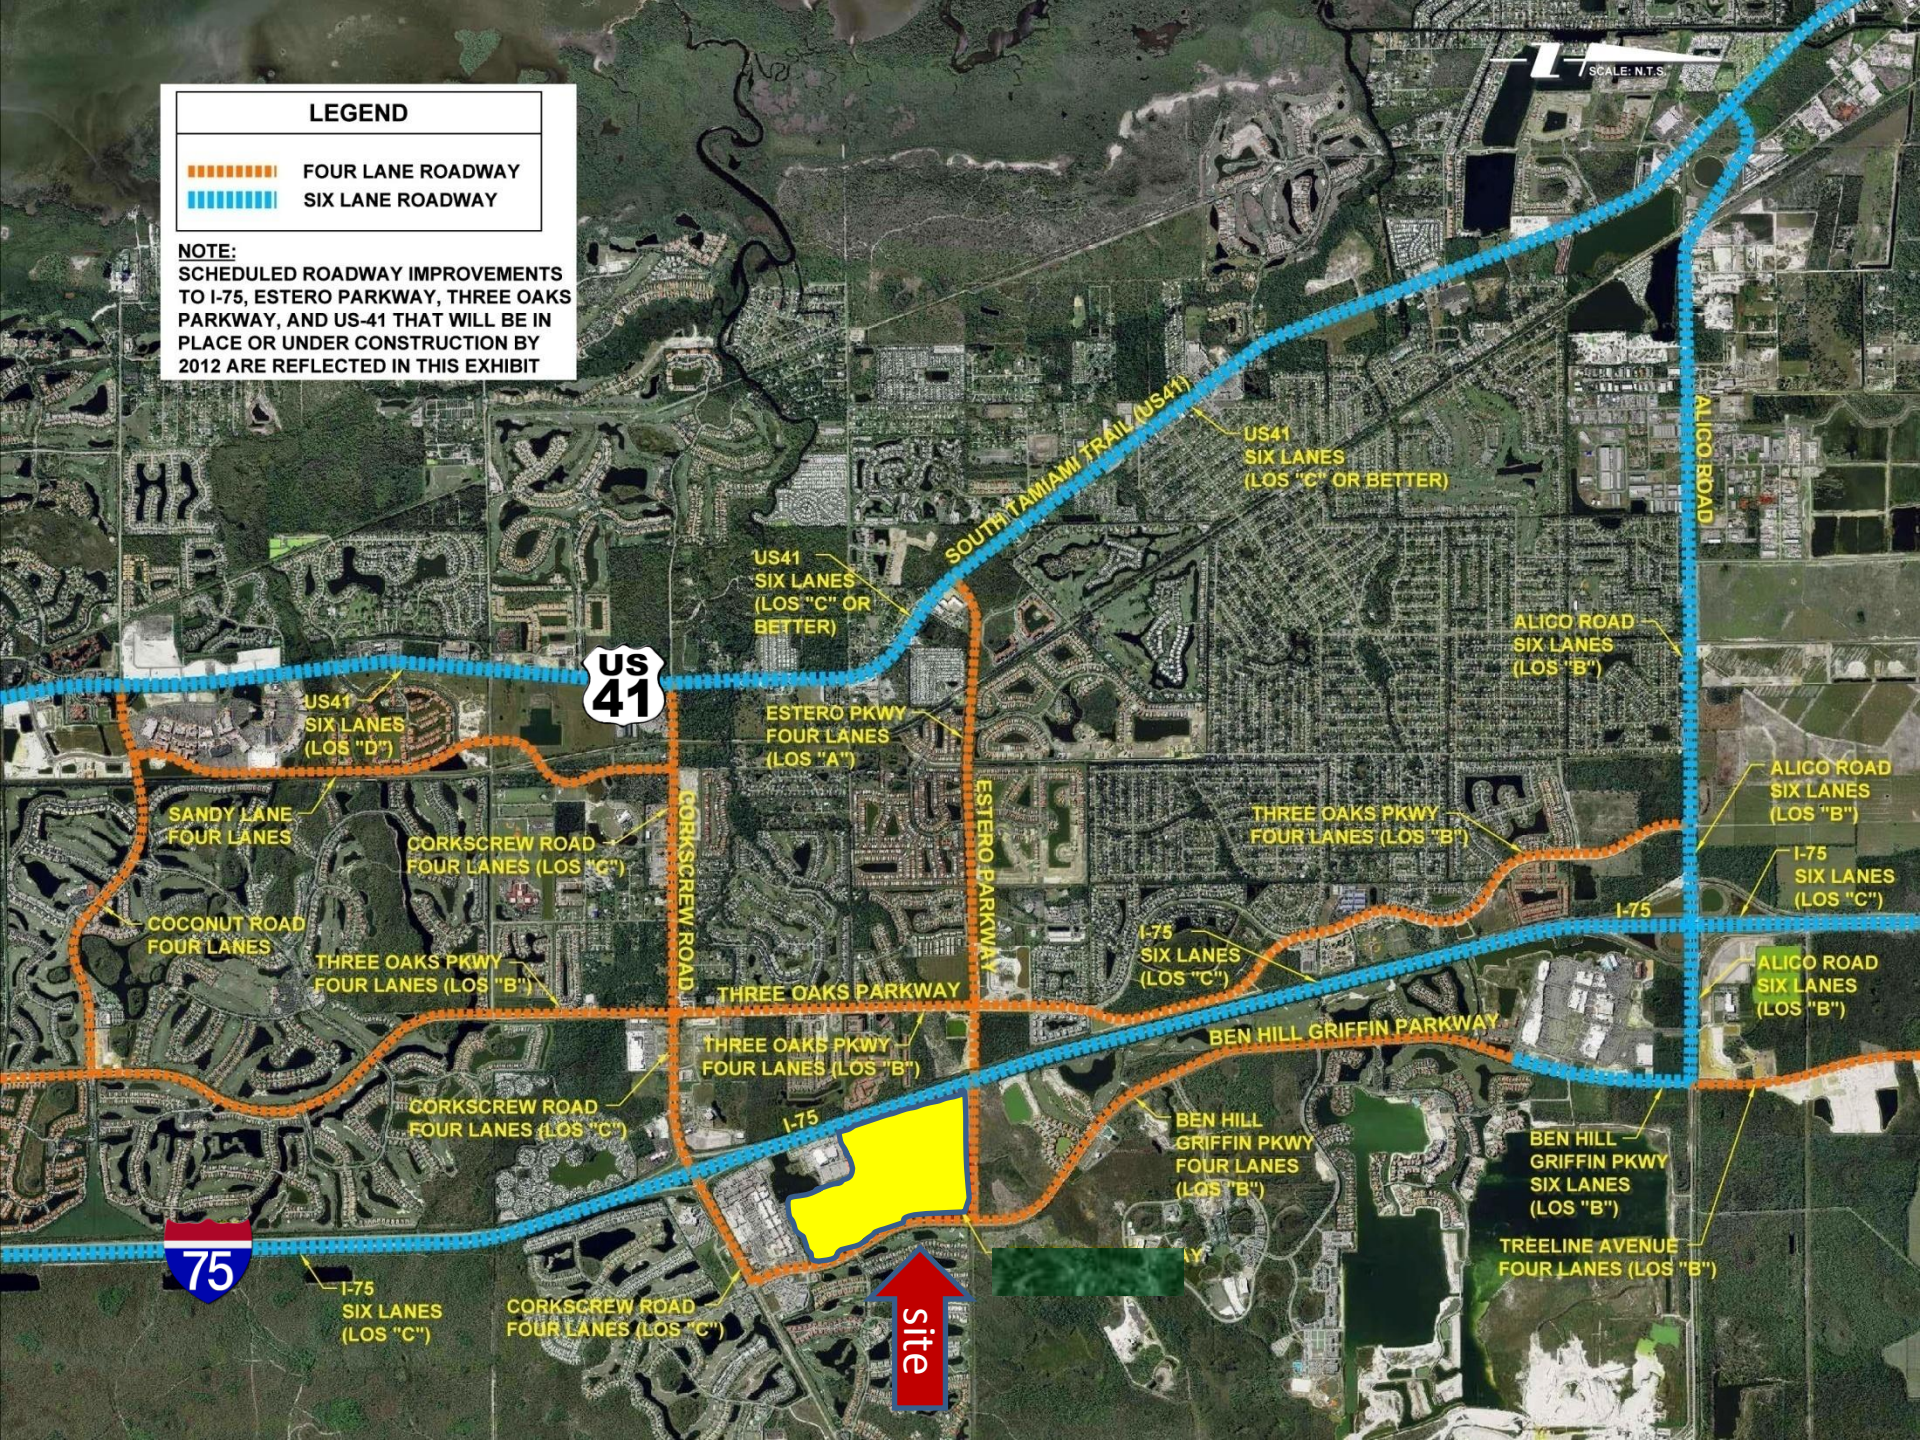

SANIBEL

ESTERO

BONITA BEACH RD

Location

- Major roadways surround site
- Viewable from I-75
- Unique opportunities for complementary uses

GULF COAST
TOWN CENTER
MALL

BEN HILL GRIFFIN
PARKWAY

FLORIDA
GULF COAST
UNIVERSITY

NOTE:
 SCHEDULED ROADWAY IMPROVEMENTS TO I-75, ESTERO PARKWAY, THREE OAKS PARKWAY, AND US-41 THAT WILL BE IN PLACE OR UNDER CONSTRUCTION BY 2012 ARE REFLECTED IN THIS EXHIBIT

US41
 SIX LANES
 (LOS "D")

US41
 SIX LANES
 (LOS "C" OR
 BETTER)

US41
 SIX LANES
 (LOS "C" OR
 BETTER)

ALIGO ROAD
 SIX LANES
 (LOS "B")

ALIGO ROAD
 SIX LANES
 (LOS "B")

I-75
 SIX LANES
 (LOS "C")

ALIGO ROAD
 SIX LANES
 (LOS "B")

SANDY LANE
 FOUR LANES

CORKSCREW ROAD
 FOUR LANES (LOS "C")

ESTERO PKWY
 FOUR LANES
 (LOS "A")

THREE OAKS PKWY
 FOUR LANES (LOS "B")

COCONUT ROAD
 FOUR LANES

THREE OAKS PKWY
 FOUR LANES (LOS "B")

THREE OAKS PARKWAY

I-75
 SIX LANES
 (LOS "C")